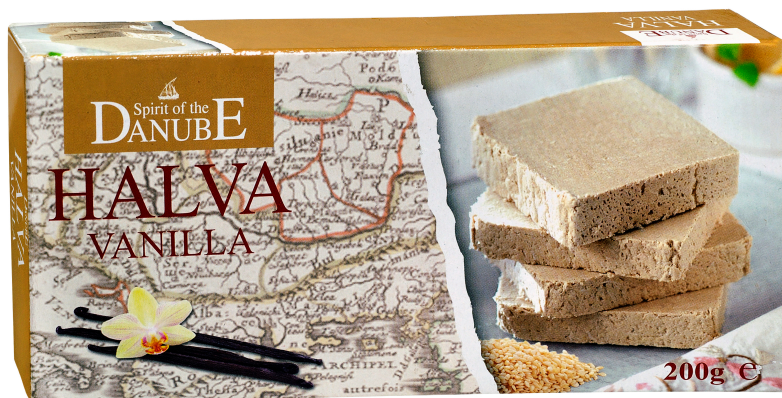

Spirit of the
DANUBE

5201535046234

200g **SESAME HALVA WITH COCOA**

20 pcs per box **paper packaging**

5201535046227

200g **SESAME HALVA WITH VANILLA**

20 pcs per box **paper packaging**

SESAME HALVA

DANUBE SESAME HALVA is made from 100% tahini so from crushed sesame, based on the old Greek recipe that combines natural ingredients and the traditional methods of making.

It is an incredibly nutritional, rich product in protein and calcium and especially demanding during the fasting season.

DANUBE SESAME HALVA is very different from any other kinds of halva, it is distinguished with rich taste and high nutritional value.

Is the best dessert and goes well with coffee and ice cream. Available in vanilla and cocoa aroma.